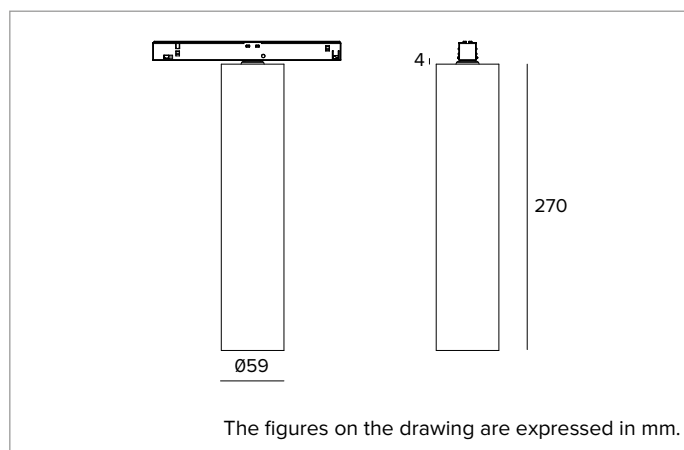

### Professional low voltage LED fixture for direct lighting

	4000K	H(m)	D(m)	Emax(lx)
	Ra90		16°	
Fixture Power	9W	1	0.28	7913
Source Flux	1321lm	2	0.55	1978
Fixture Flux	970lm	3	0.83	879
Efficacy	107lm/W	4	1.11	495
TS1981	Imax=5991cd/klm	Imax	7913cd	5
			1.39	317